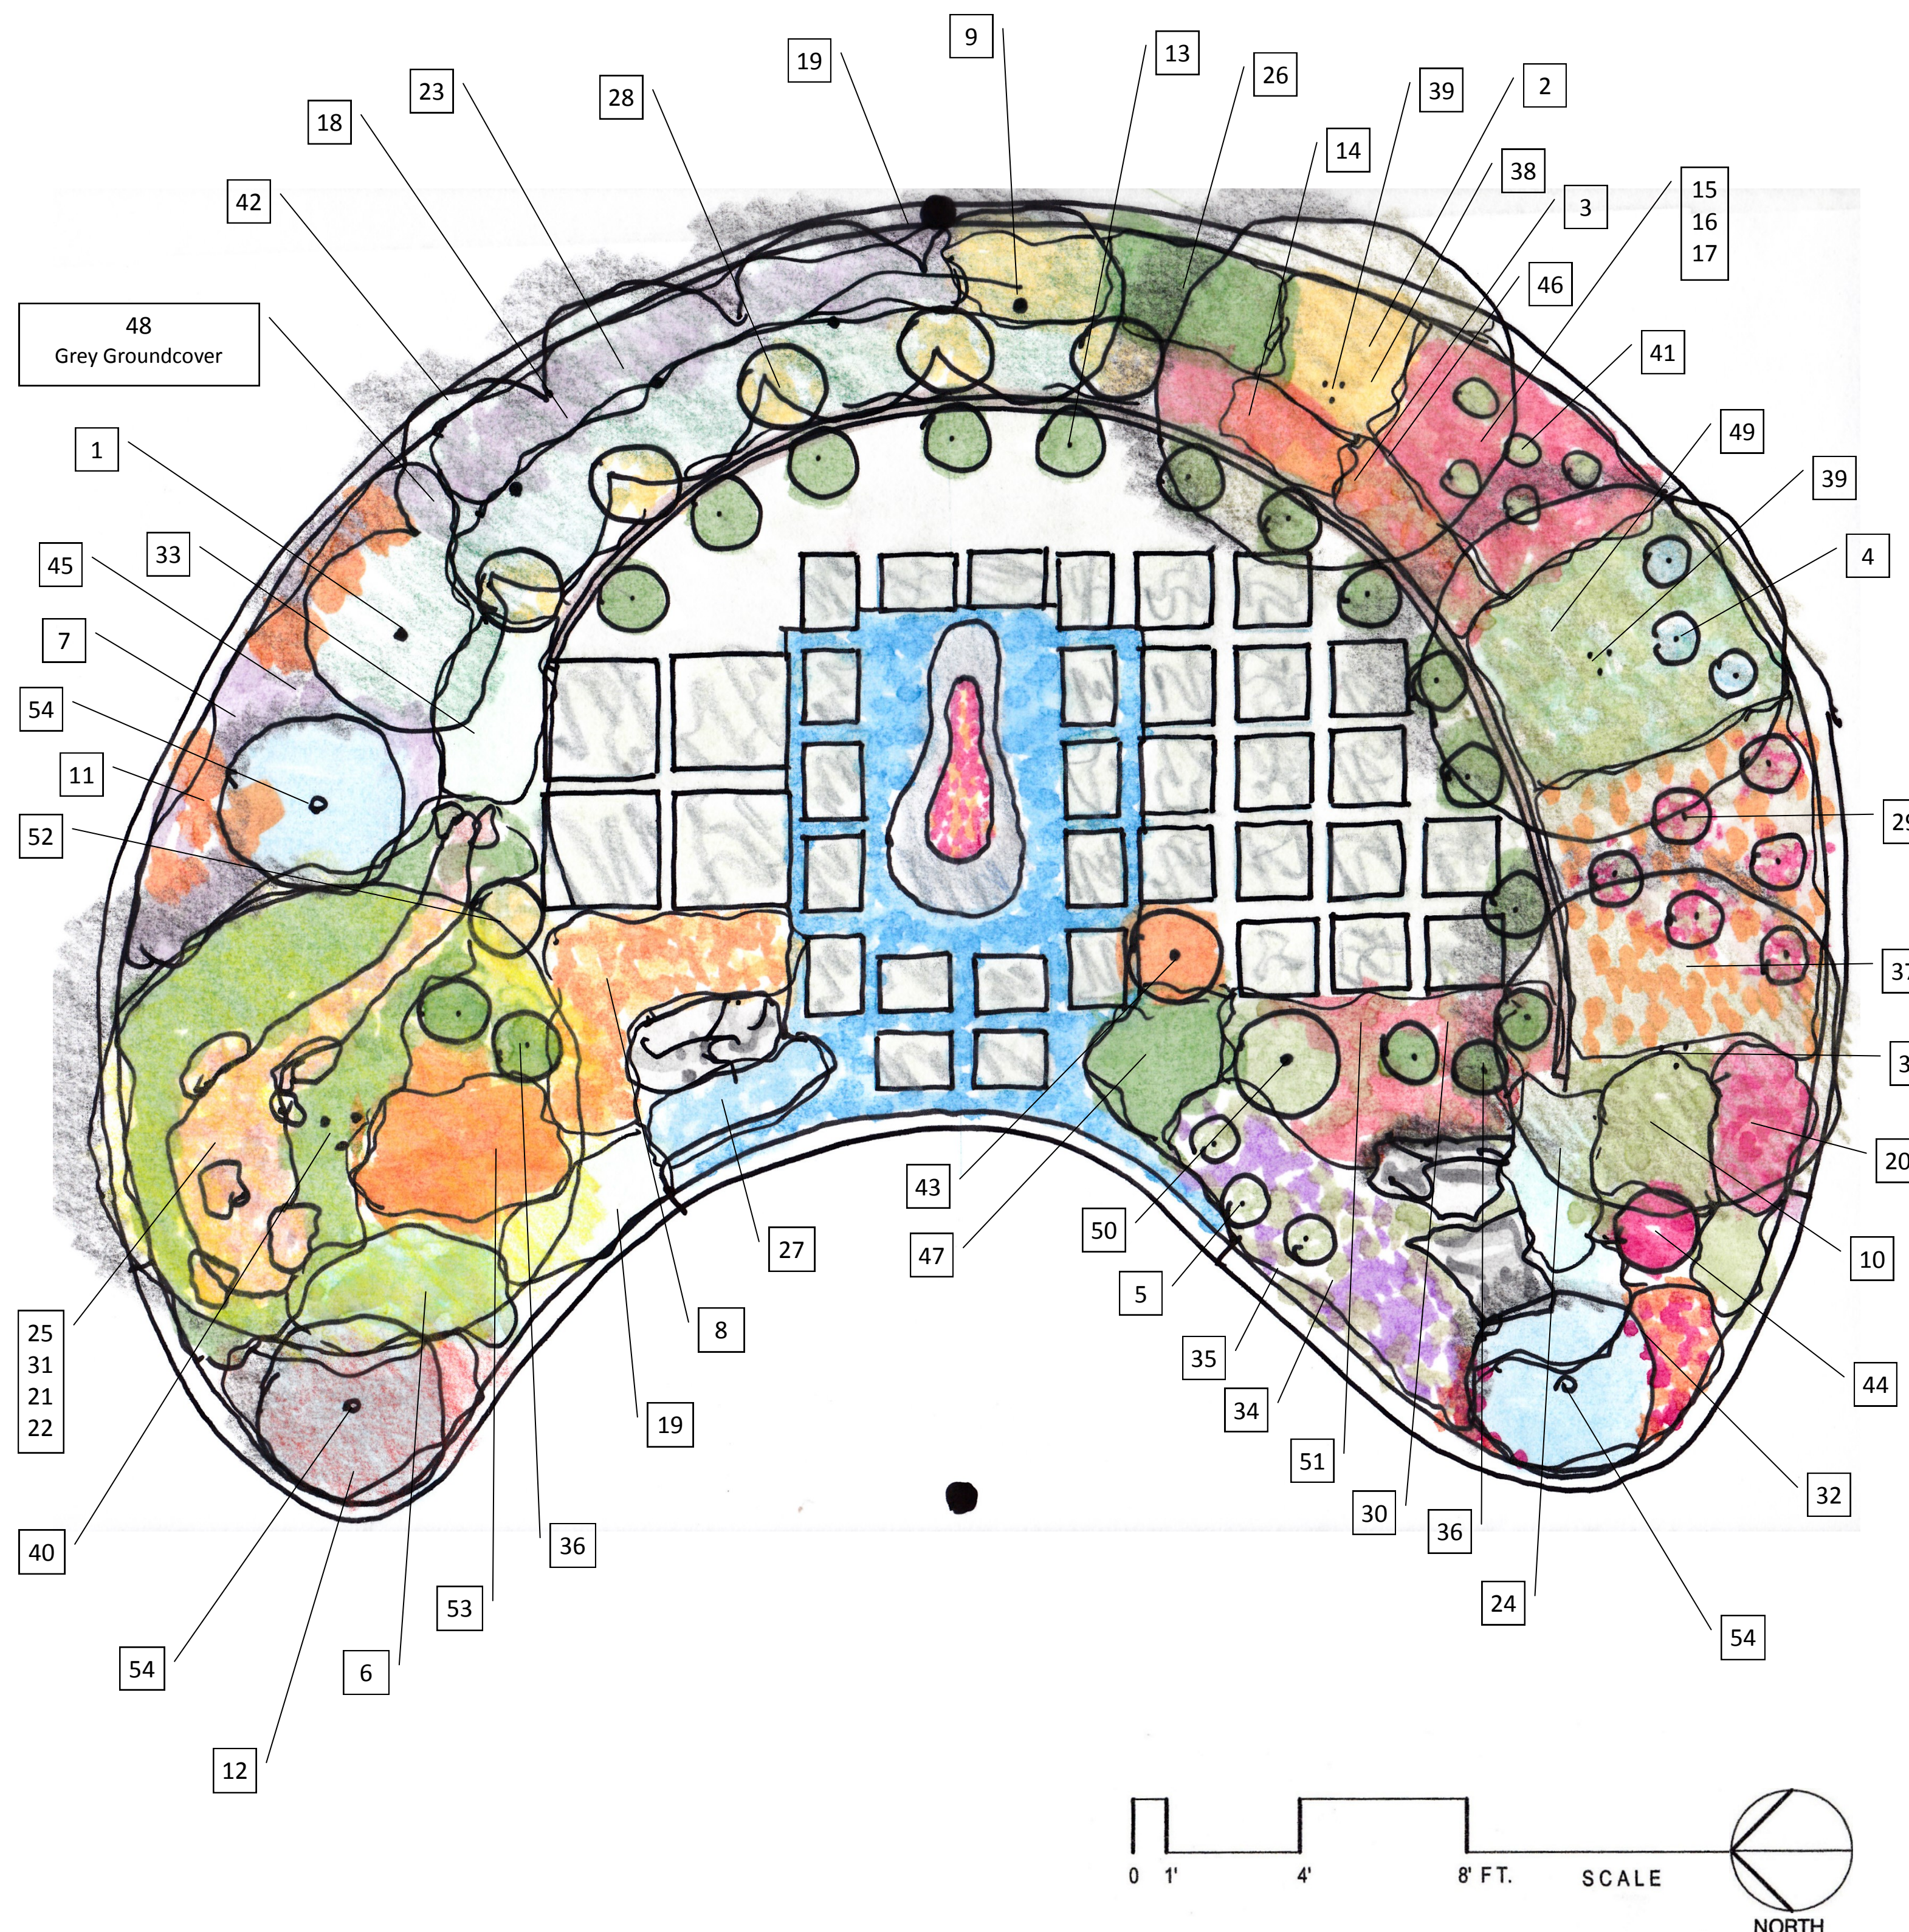

#	Latin Name	Common Name
1	<i>Acacia stenophylla</i>	Shoestring Acacia
2	<i>Achillea</i> 'Terracotta'	Terracotta Yarrow
3	<i>Aeonium</i> 'Cyclops'	Giant Red Aeonium
4	<i>Agave attenuata</i> 'Nova'	Blue Fox Tail Agave
5	<i>Agave attenuata</i> 'Ray of Light'	Fox Tail Agave
6	<i>Aloe</i> 'Blue Elf'	Blue Elf Aloe
7	<i>Aloe striata</i>	Coral Aloe
8	<i>Anigozanthos</i> 'Bush Gold'	Bush Gold Kangaroo Paw
9	<i>Anigozanthos</i> 'Velvet Amber'	Velvet Amber Kangaroo Paw
10	<i>Baccharis pilularis</i> 'Pigeon Point'	Pigeon Point Dwarf Coyote Bush
11	<i>Buddleja marrubiifolia</i>	Woolly Butterfly Bush
12	<i>Bulbine frutescens</i> 'Tiny Tangerine'	Tangerine Stalked Bulbine
13	<i>Calamagrostis x acutiflora</i> 'Karl Foerster'	Feather Reed Grass
14	<i>Carex solandri</i>	New Zealand Forest Sedge
15	<i>Coprosma</i> 'Evening Glow'	Evening Glow Mirror Bush
16	<i>Coprosma</i> 'Karo Red'	Karo Red Mirror Bush
17	<i>Coprosma</i> 'Tequila Sunrise'	Tequila Sunrise Mirror Bush
18	<i>Crassula tetragona</i>	Miniature Pine Tree
19	<i>Dichondra argentea</i>	Silver Dichondra
20	<i>Echeveria</i> 'Afterglow'	Afterglow Echeveria
21	<i>Eragrostis curvula</i> 'Blue'	Blue Weeping Lovegrass
22	<i>Eragrostis curvula</i> 'Green'	Green Weeping Lovegrass
23	<i>Eremophila hygrophana</i> 'Blue Bells'	Blue Bells Emu Bush
24	<i>Euphorbia rigida</i>	Gopher Plant
25	<i>Festuca californica</i>	California Fescue
26	<i>Festuca filiformis</i> 'Tenuifolia'	Dwarf Green Hair Fescue
27	<i>Festuca idahoensis</i> 'Siskiyou Blue'	Siskiyou Blue Fescue
28	<i>Hesperaloe parviflora</i> 'Yellow'	Yellow Hesperaloe
29	<i>Hesperaloe parviflora</i> 'Perpa' Brakelights®	Brakelights® Red Yucca
30	<i>Heuchera</i> 'Crimson Curls'	Crimson Curls Coral Bells
31	<i>Juncus patens</i> 'Elk Blue'	Elk Blue California Gray Rush
32	<i>Lantana camara</i> 'Dallas Red'	Dallas Red Lantana
33	<i>Leucophyta brownii</i>	Cushion Bush
34	<i>Limonium perezii</i>	Sea Lavender
35	<i>Lobularia</i> 'Snow Princess'	Snow Princess Sweet Alyssum
36	<i>Lonicera x americana</i> 'Pam's Pink'	Pam's Pink Honeysuckle
37	<i>Lotus</i> 'Flash Bulb™'	Flashbulb™ Parrot's Beak
38	<i>Malephora lutea</i>	Rocky Point Iceplant
39	<i>Olea europaea</i> 'Swan Hill'	Swan Hill Olive
40	<i>Parkinsonia</i> 'Desert Museum'	Desert Museum Palo Verde
41	<i>Pedilanthus macrocarpus</i>	Lady's Slipper
42	<i>Portulacaria afra</i> 'Minima'	Dwarf Elephant Food
43	<i>Punica granatum</i> 'Nana'	Dwarf Pomegranate
44	<i>Russelia equisetiformis</i>	Firecracker Plant
45	<i>Salvia clevelandii</i>	Cleveland Sage
46	<i>Sambucus nigra</i> 'Eva'	Black Lace™ Elderberry
47	<i>Scirpus cernuus</i>	Fiber Optic Grass
48	<i>Senecio repens</i>	Blue Chalksticks
49	<i>Sesleria</i> 'Greenlee'	John Greenlee's Moor Grass
50	<i>Simmondsia chinensis</i>	Jojoba
51	<i>Solenostemon scutellarioides</i> 'Kiwi Fern'	Kiwi Fern Coleus
52	<i>Strelitzia reginae</i>	Bird of Paradise
53	<i>Tecoma</i> 'Solar Flare®'	Solar Flare® Esperanza
54	<i>Yucca rostrata</i>	Beaked Yucca

Sponsored by:

sdcwa.org watersmartsd.org

Garden Designed by:

Martin Schmidt ASLA

ENVIRONS environs.us

Garden Installation:

BRICKMAN brickmangroup.com

Plant Suppliers:

Mountain States Nursery mswn.com
Green Meadow Growers greenmeadowgrowers.com
Martinez Farms martinez-farms.com

Other Suppliers:

Horizon horizononline.com
Master Halco Fencing masterhalco.com
Modern Builders Supply modernbuilders.net
RCP Block & Brick rcpblock.com
Silver Moon Lighting silvermoonlighting.com
Southwest Boulder & Stone southwestboulder.com
Vessel Architectural Pottery architecturalpottery.com

Wall Art by the garden designer's children:
Austin and Hailey Schmidt

The San Diego
HORTICULTURAL SOCIETY

sdhort.org